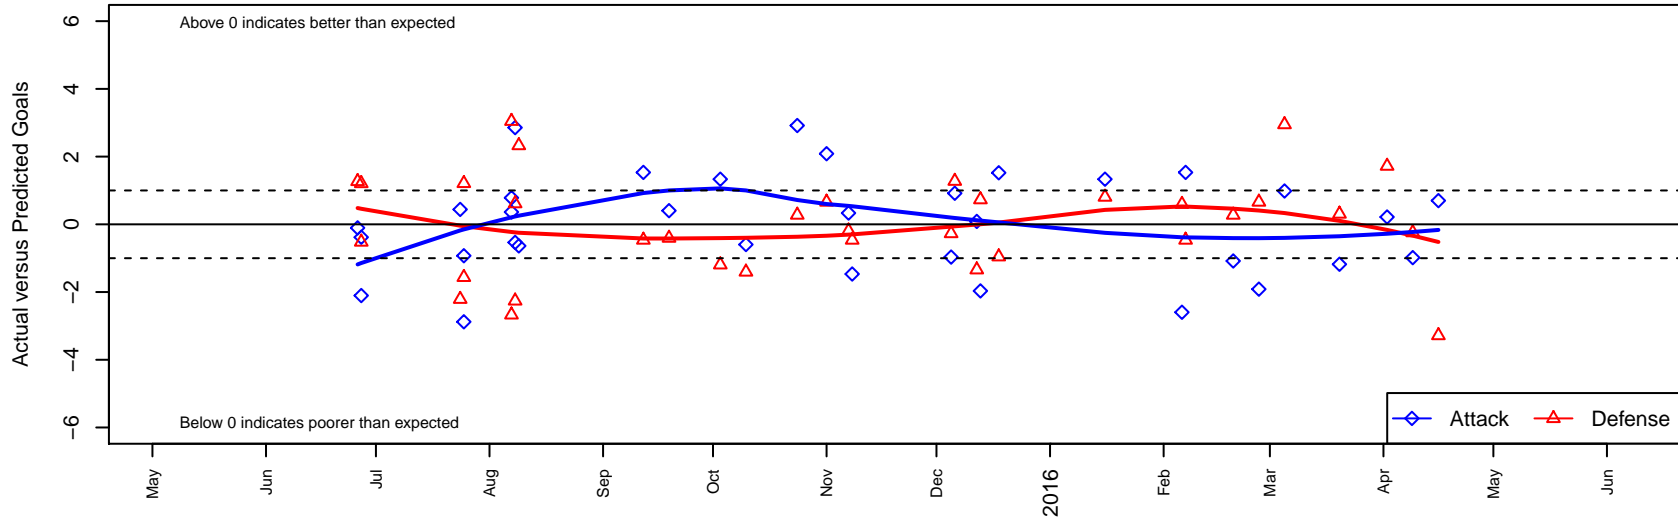

Whatcom Rangers White B01

Whatcom FC Rangers
 Bellingham, WA
 B01 total strength=970
 attack=2.72 defense=1.2
 fall league = RCL B01 Div 5, RCL B01 7v2
 spr league = Win RCL B01 Div 5

alt names used:
 46 WFC Rangers B01 White
 24 WFC Rangers B01 White
 Whatcom FC Ra – BU01 White
 Whatcom FC Ra – BU01 White
 Whatcom FC Rangers White
 Whatcom FC Ra – BU01 White
 Whatcom FC Ra – BU01 White

Whatcom Rangers White B01
 Dots are actual minus expected GF (blue circles) and GA (red triangles).
 Blue line is smoothed change in attack strength. Red is smoothed change in defense strength.

**attack and defense variance (black dot)
relative to other teams
and top 10 in region**