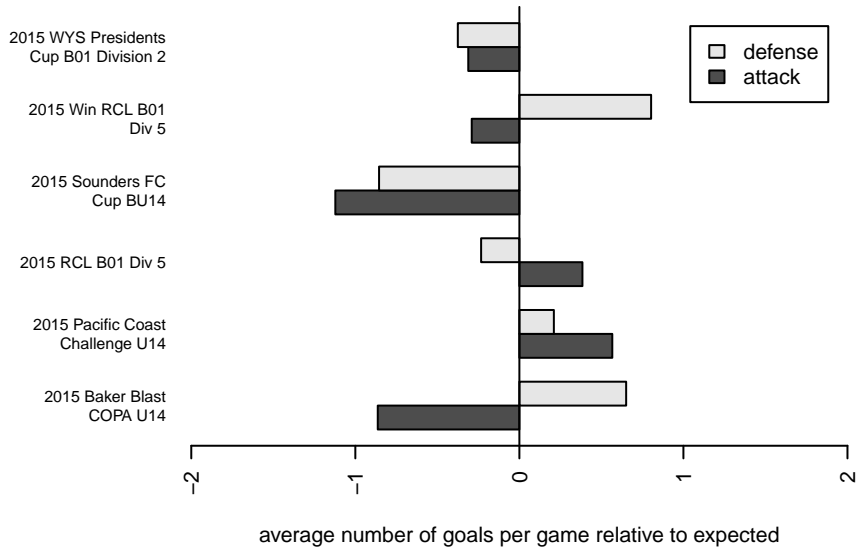

Performance relative to 13 month average