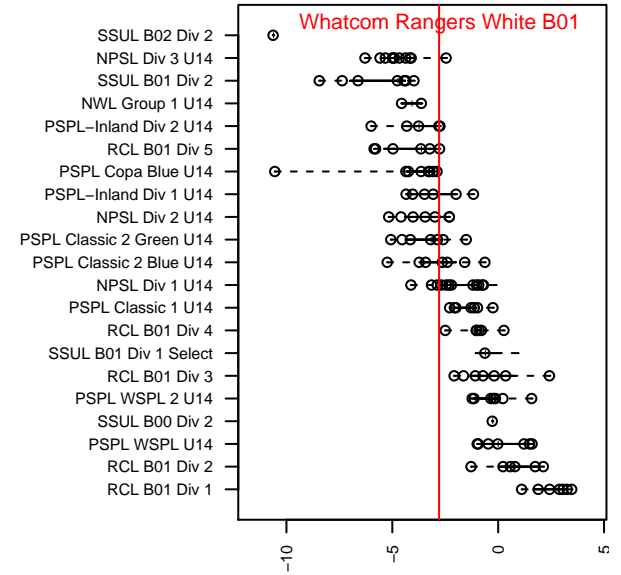

**attack and defense rating
relative to others at age
and all opponents in last 13 months**